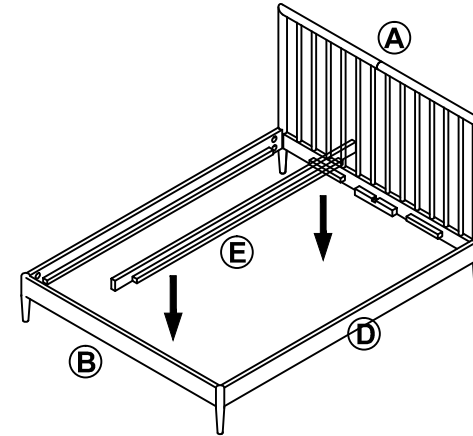

feather & black

ASSEMBLY INSTRUCTIONS

Minho Bedstead PAGE 1 OF 1

	PARTS	Q'TY
A		1PC
B		1PC
C		2PCS
D		2PCS
E		1PC
F	 $\phi 3/8" * 80mm$	8PCS
G		8PCS
H	 8M	8PCS
I	 (M6)	1PC

①

②

③

④

DO NOT MOVE THE BED  
IF WITHOUT SLATS