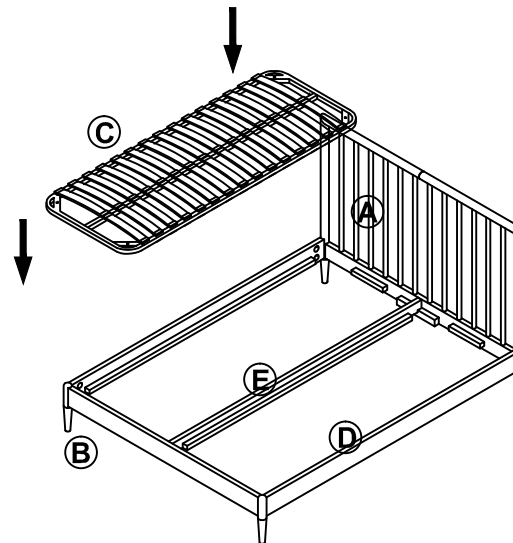

feather & black

ASSEMBLY INSTRUCTIONS

Minho Bedstead PAGE 1 OF 1

	PARTS	Q'TY
A		1PC
B		1PC
C		2PCS
D		2PCS
E		1PC
F	 $\phi 3/8" * 80mm$	8PCS
G		8PCS
H	 8M	8PCS
I	 (M6)	1PC

①

②

③

④

DO NOT MOVE THE BED  
IF WITHOUT SLATS