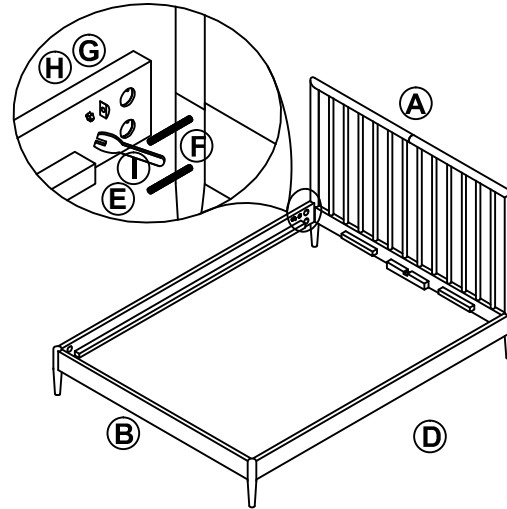

feather & black

ASSEMBLY INSTRUCTIONS

Minho Bedstead PAGE 1 OF 1

	PARTS	Q'TY
A		1PC
B		1PC
C		2PCS
D		2PCS
E		1PC
F	 $\phi 3/8" * 80mm$	8PCS
G		8PCS
H	 8M	8PCS
I	 (M6)	1PC

①

②

③

④

DO NOT MOVE THE BED  
IF WITHOUT SLATS