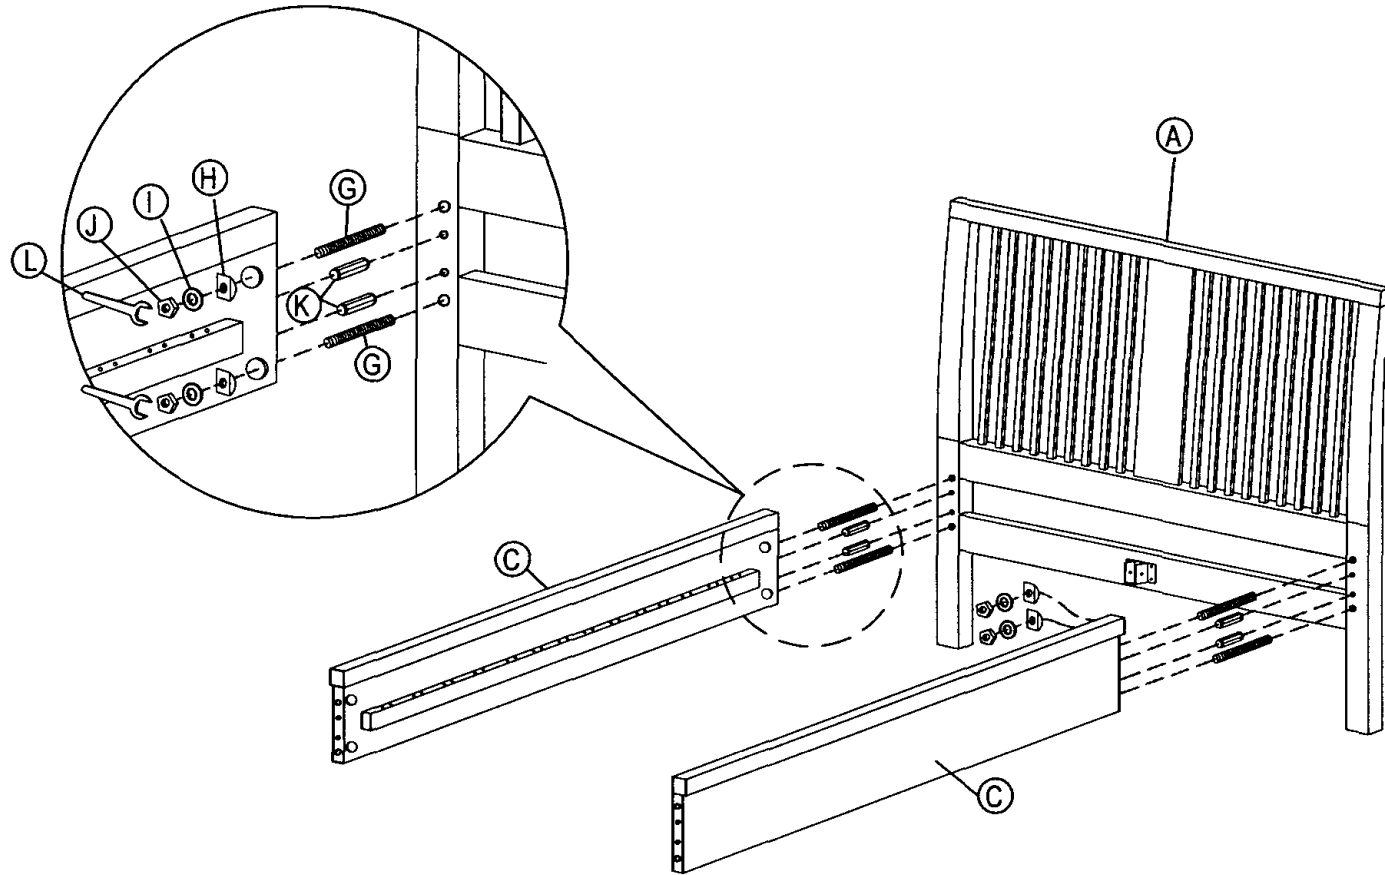

PARTS	Q'TY
	1 PC
	1 PC
	2 PCS
	1 PC
 9 X 63 X 896MM	32 PCS
	64 PCS
 M6 X 80MM	8 PCS
 6.5 X 15 X 5.8MM	8 PCS
 M6 x 13mm	8 PCS
 M6	10 PCS
 M10 X 30MM	8 PCS
 1704	1 PC
 M6 X 40MM	2 PCS
 ALLEN KEY M4	1 PC

①