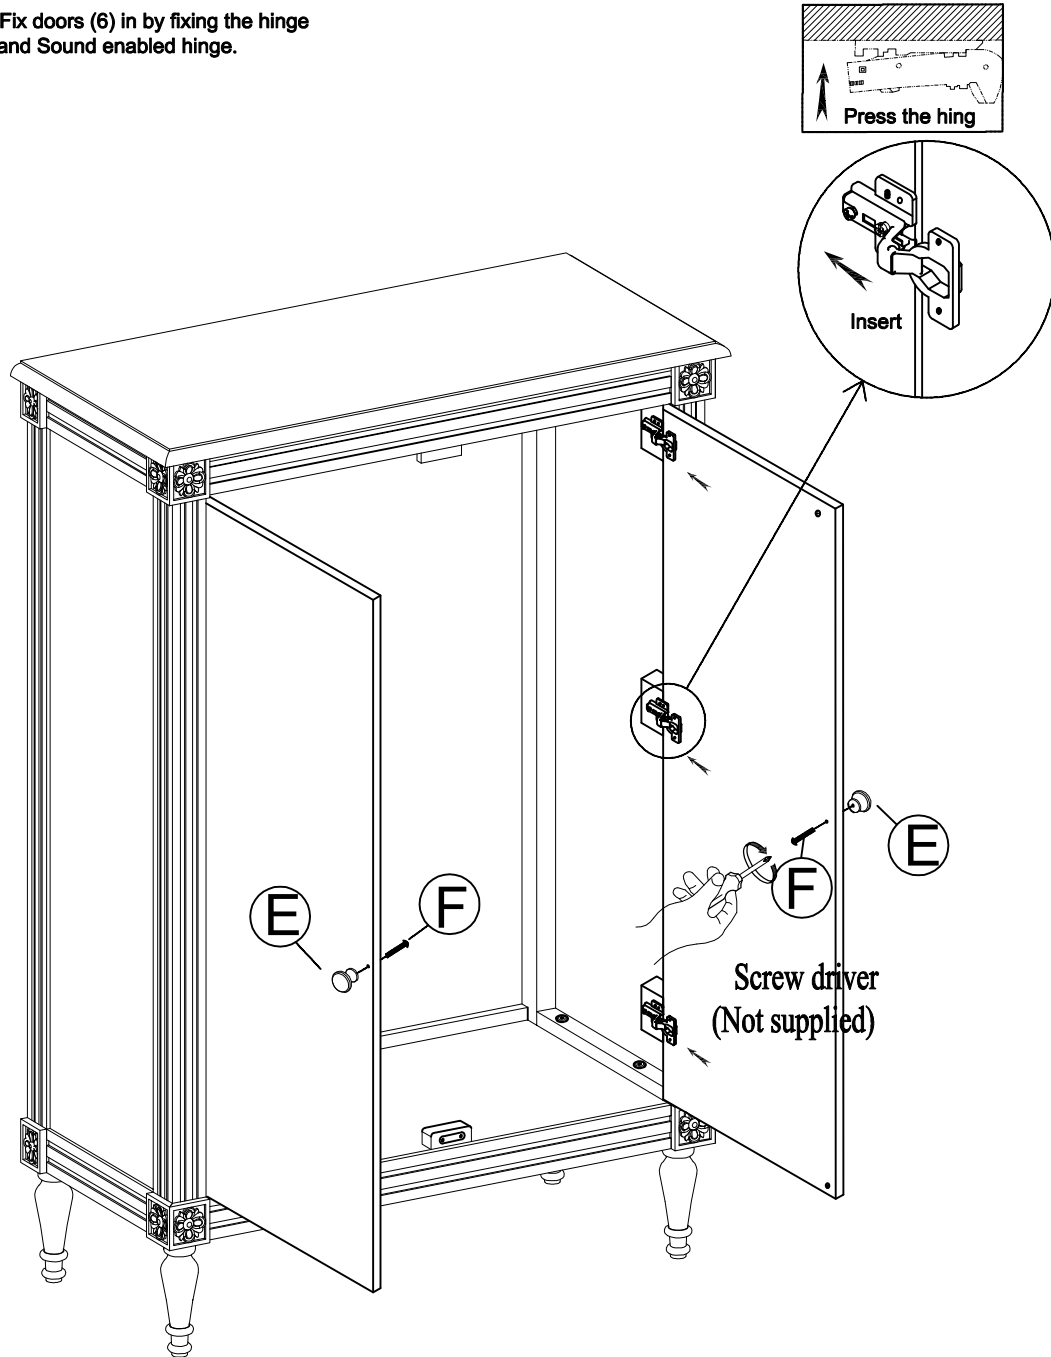

(I) : Screw
M4x35mm
Qty : x 4

(J) : Screw
M4 x 15mm
Qty : x 4

(K) : Key brass
Qty : x 2

feather&black

Casterton Wardrobe - Assembly Instruction

Step 1: Use bolt (A) to fix the Right side panel (3) and Left side panel (2) onto the Base (4) by using Allen Key (C).

feather&black

Casterton Wardrobe - Assembly Instruction

Step 2: Use bolt (A) to fix the Top (1) onto Right side panel (3) and Left side panel (2) by using Allen Key (C).

Step 3: Insert the Hanging rail (7) in Wardrobe.

feather&black

Casterton Wardrobe - Assembly Instruction

Step 5 : Fix doors (6) in by fixing the hinge positive and Sound enabled hinge.

Step 6: Use Bolt (F) to fix the Handles (E) to the Doors.

feather&black