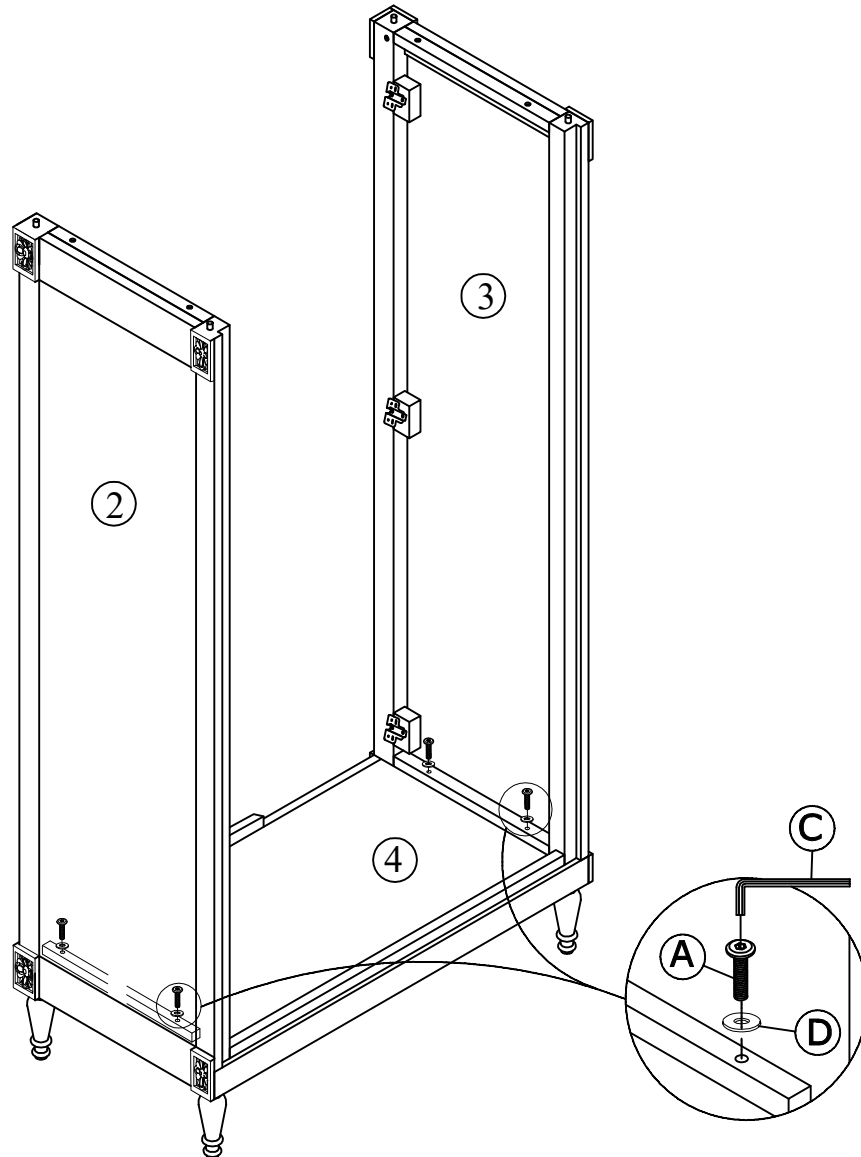

(I) : Screw
M4x35mm
Qty : x 4

(J) : Screw
M4 x 15mm
Qty : x 4

(K) : Key brass
Qty : x 2

feather&black

Casterton Wardrobe - Assembly Instruction

Step 1: Use bolt (A) to fix the Right side panel (3) and Left side panel (2) onto the Base (4) by using Allen Key (C).

feather&black

Casterton Wardrobe - Assembly Instruction

Step 2: Use bolt (A) to fix the Top (1) onto Right side panel (3) and Left side panel (2) by using Allen Key (C).

Step 3: Insert the Hanging rail (7) in Wardrobe.