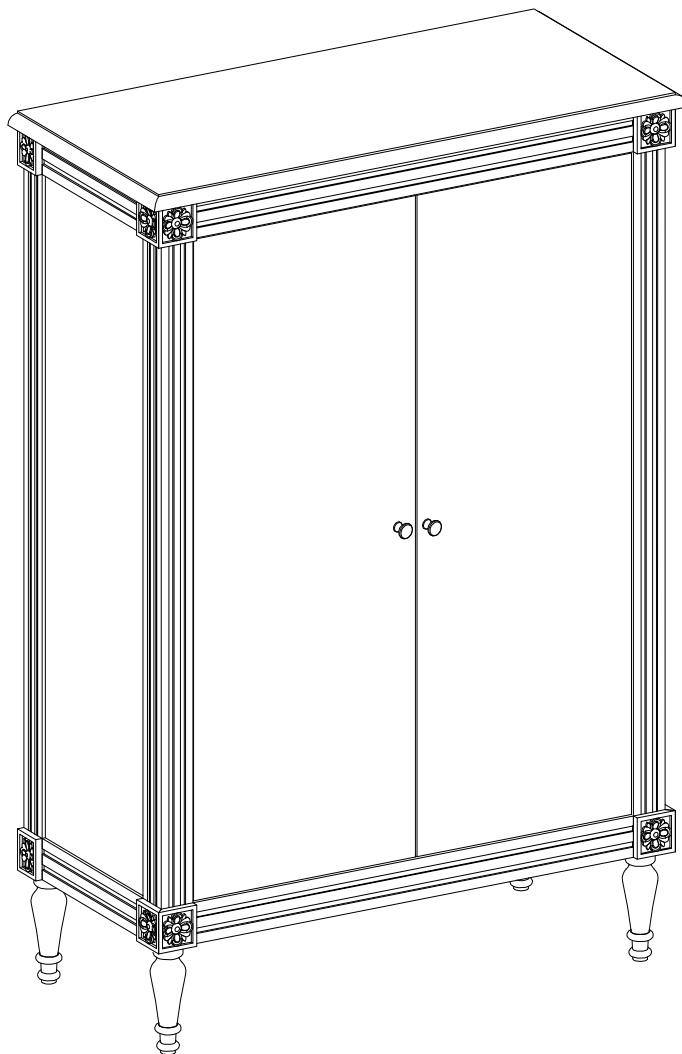

feather&black

Casterton Wardrobe - Assembly Instruction

Product size

H185 x L52 x W100cm

If you require any advice during assembly, please call our customer service team on
01243 380600

Please retain these assembly instructions for future use

feather&black

Casterton Wardrobe - Assembly Instruction

Before you start

Thank you for purchasing this Casterton 5 Drawer Chest.

Please read these instructions fully prior to assembly to familiarise yourself with the various stages of construction. Carefully open all packs supplied and check the contents against the parts and fittings check list.