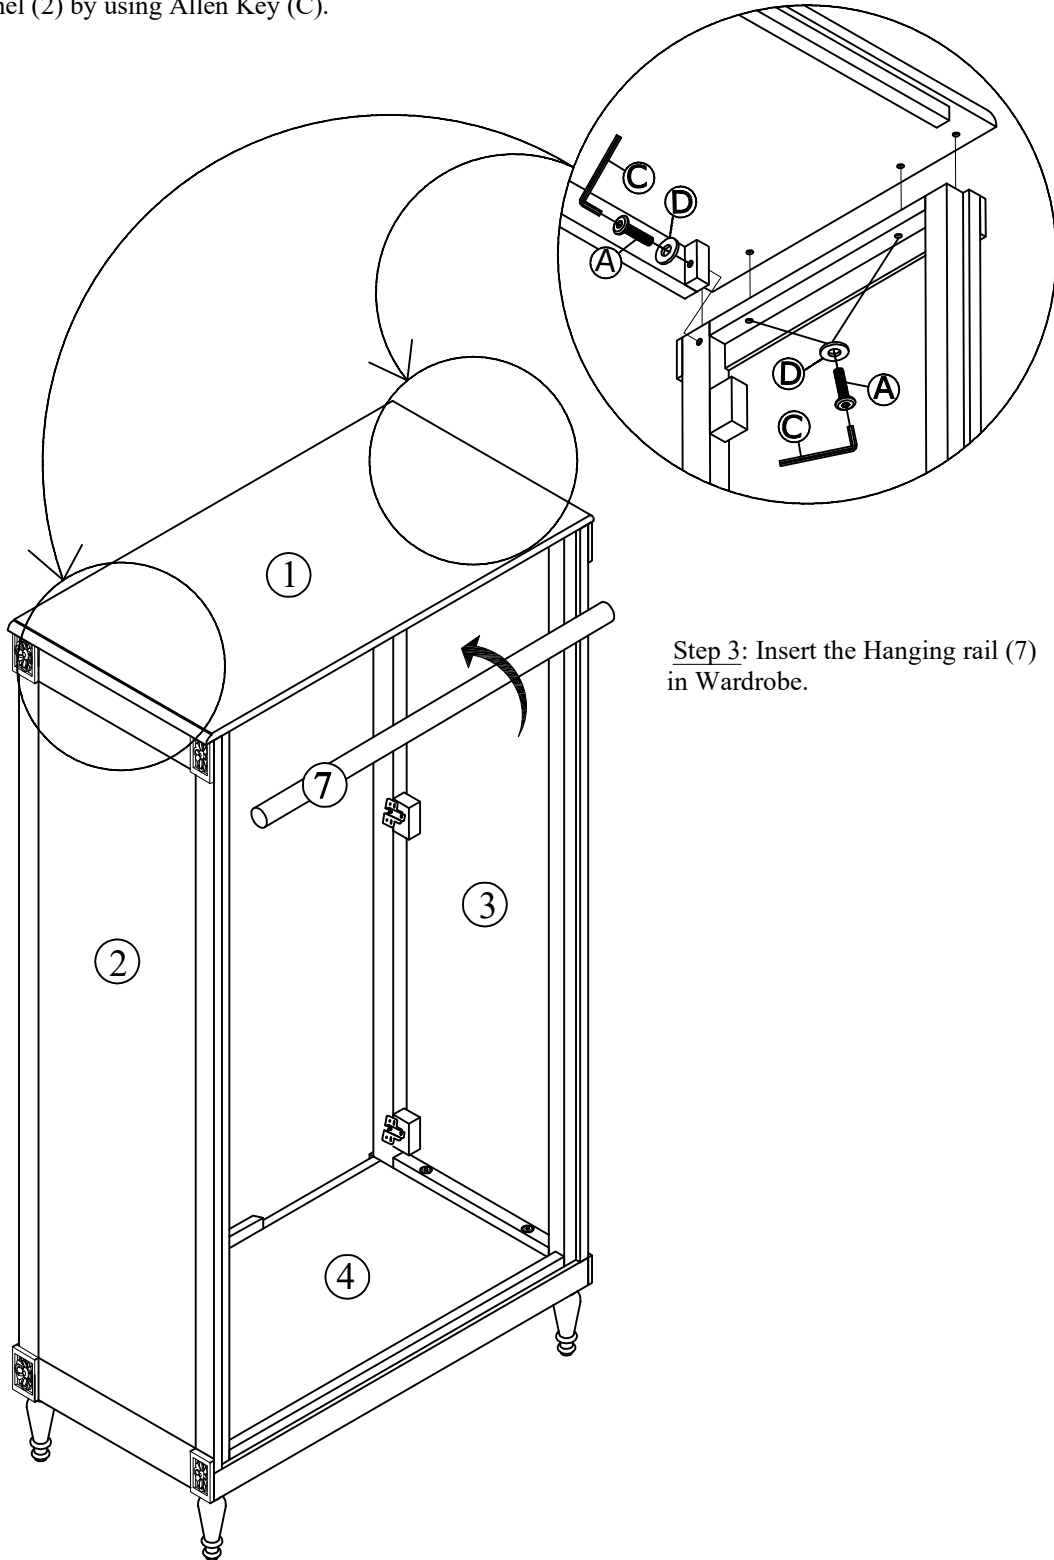

(I) : Screw
M4x35mm
Qty : x 4

(J) : Screw
M4 x 15mm
Qty : x 4

(K) : Key brass
Qty : x 2

feather&black

Casterton Wardrobe - Assembly Instruction

Step 1: Use bolt (A) to fix the Right side panel (3) and Left side panel (2) onto the Base (4) by using Allen Key (C).

feather&black

Casterton Wardrobe - Assembly Instruction

Step 2: Use bolt (A) to fix the Top (1) onto Right side panel (3) and Left side panel (2) by using Allen Key (C).

Step 3: Insert the Hanging rail (7) in Wardrobe.