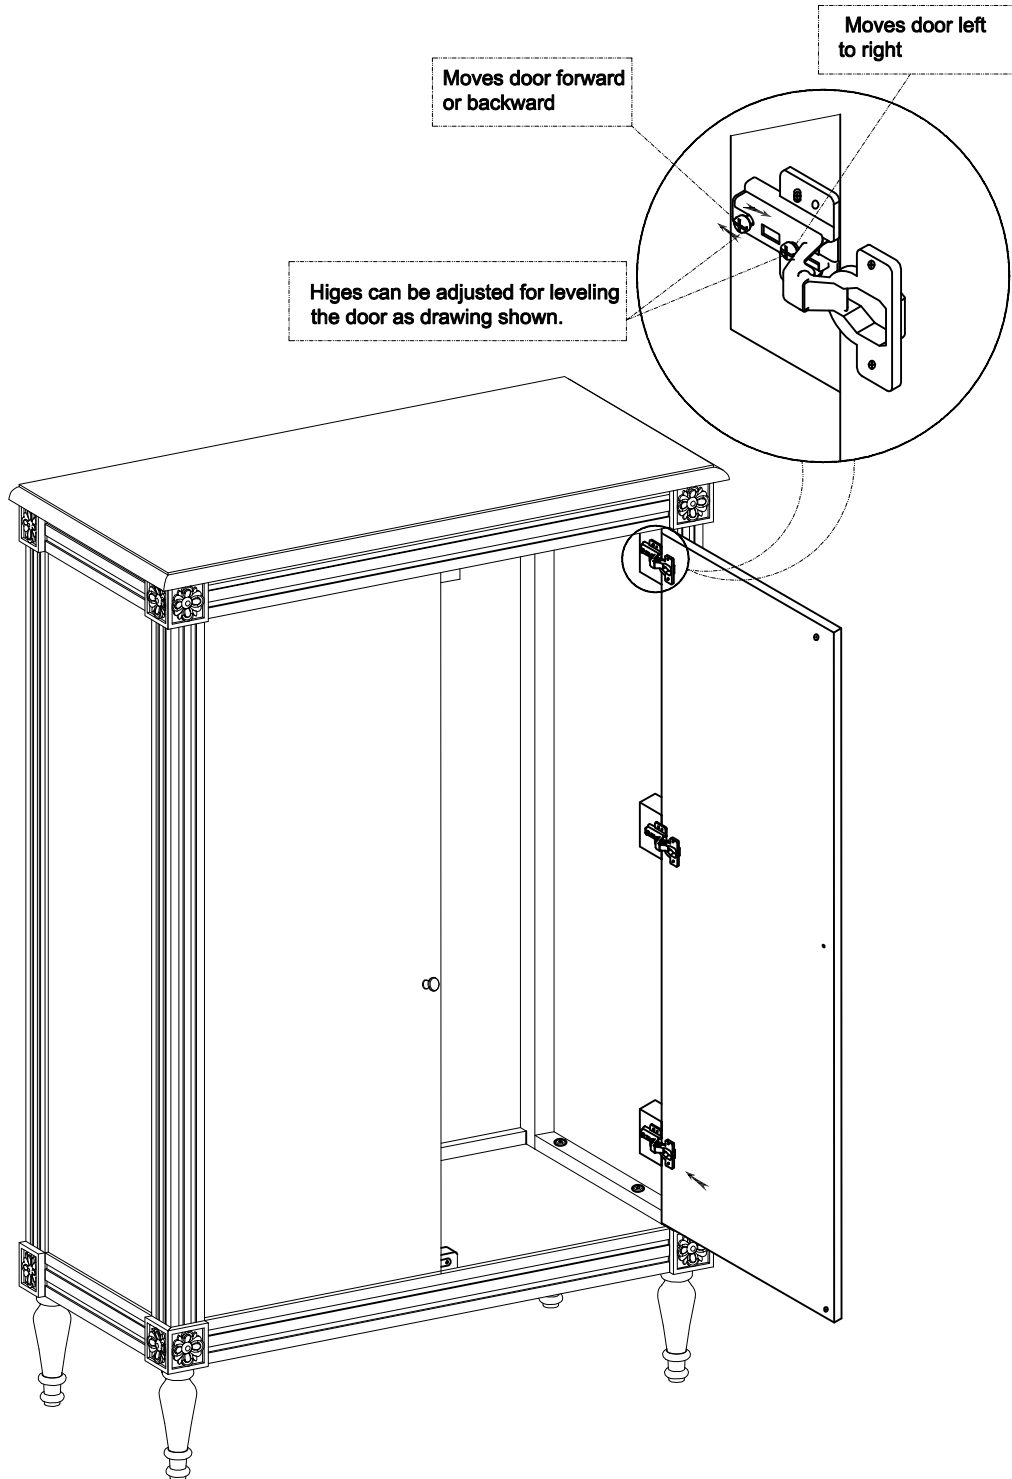

feather&black

Casterton Wardrobe - Assembly Instruction

Step 7 : If the doors are not closing all the way or are uneven with each other, use the adjustment points on each hinge to adjust accordingly, See illustration below.