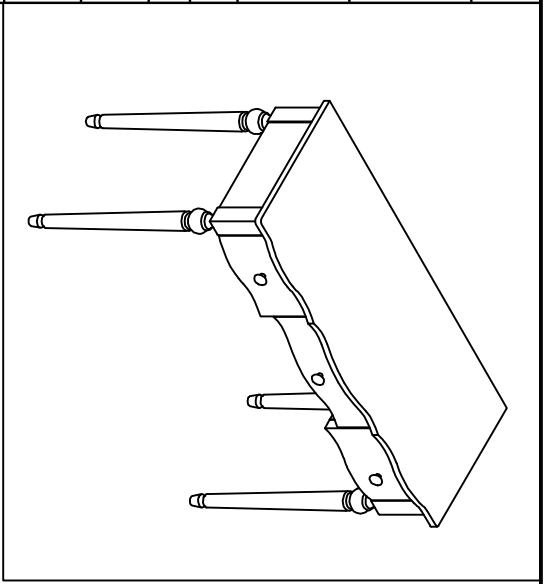

## ASSEMBLY INSTRUCTION

Amelie Dressing Table-10AML1200

PARTS	QTY
A Table Top	1PC
B Table Leg	4PCS
C Allen Key(M5)	1PC
D Ø8*60MM Bolt	8PCS
E M8 Spring Washer	8PCS
F M8*16MM Flat Washer	8PCS

PARTS	QTY
A Table Top	1PC
B Table Leg	4PCS
C Allen Key(M5)	1PC
D Ø8*60MM Bolt	8PCS
E M8 Spring Washer	8PCS
F M8*16MM Flat Washer	8PCS