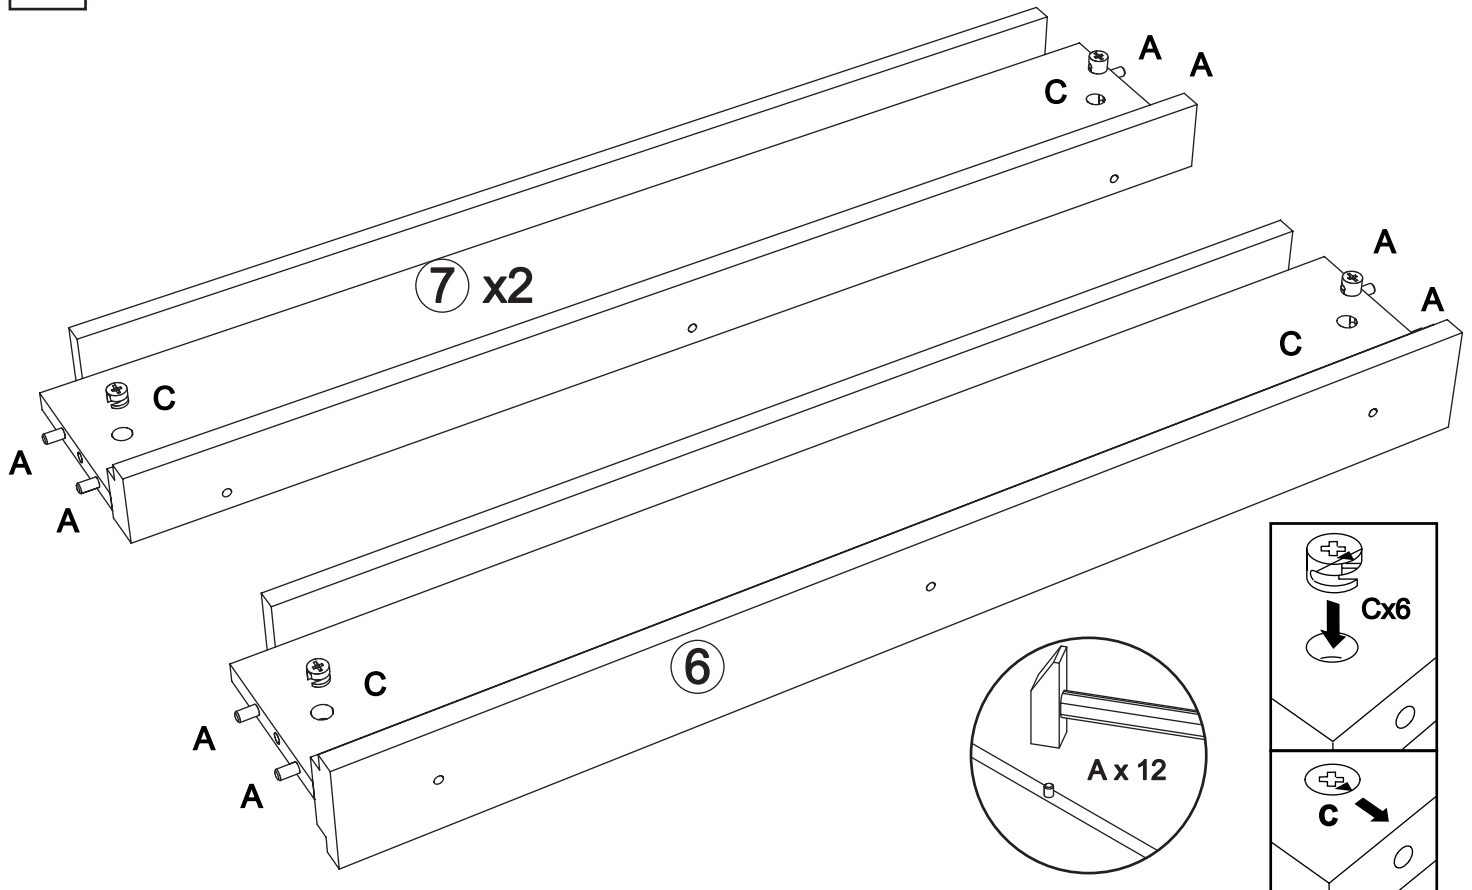

Bedrooms by
feather & black

MALVERN SINGLE STORAGE BED

IMPORTANT READ CAREFULLY – RETAIN FOR FUTURE REFERENCE

Thank you for buying the MALVERN Single storage bed

- Please take a few quiet minutes to read these instructions
- It is recommended that this product is assembled by two adults
- This product contains small parts, keep small children clear of the assembly area
- Lay out the parts on a clean, flat surface and compare with the parts checklist. Save all packaging until assembly is complete to avoid accidentally discarding fittings

TOOLS REQUIRED

	PARTS	QTY
A	 Ø8x35 mm	12
B	 Ø10x40 mm	8
C		6
D		6
E		8
F		8
G		1
H		30

1

2

3

4

5

6