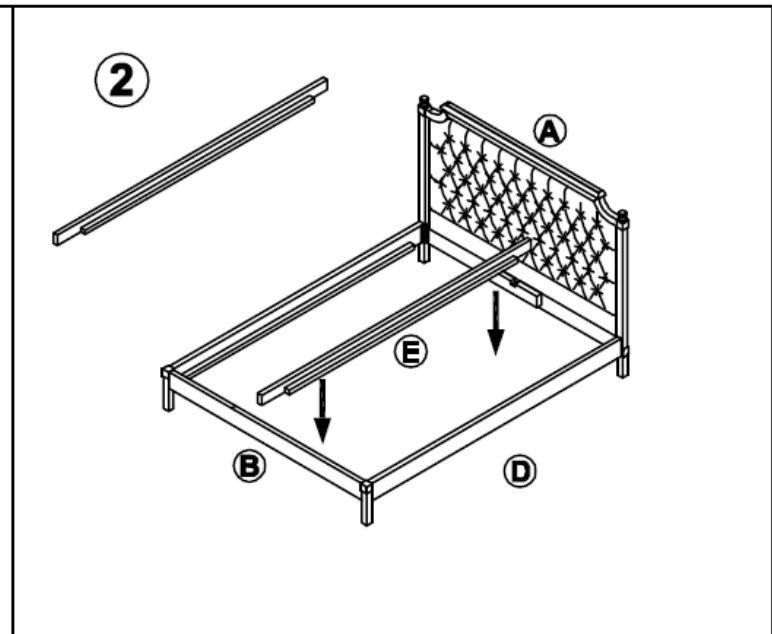

feather & black

Loire Low end Bedstead

IMPORTANT READ CAREFULLY – RETAIN FOR FUTURE REFERENCE

Thank you for buying the Loire Low end Bedstead

PRODUCT CARE

- Wipe clean using a soft damp cloth followed by dry cloth
- Do not use abrasives or cleaning products which may contain ammonia or solvents
- Take care when handling or moving the furniture. Careless handling can damage wooden furniture, try to lift rather than drag
- The fabric is dry clean only and spot clean only

	PARTS	Q'TY
A		1PC
B		1PC
C		2PCS
D		2PCS
E		1PC
F	 (M6)	1PC
G	 5/16**10mm	8PCS

DO NOT MOVE THE BED IF WITHOUT SLATS