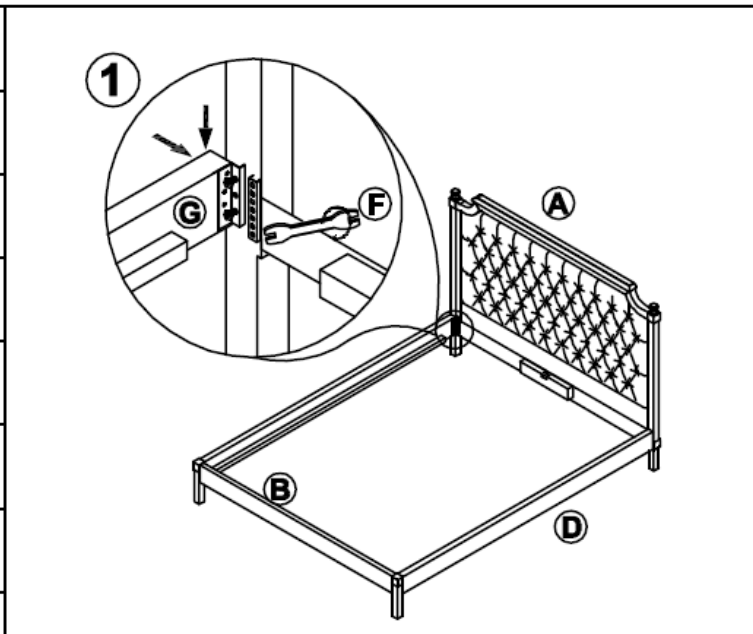

feather & black

Loire Low end Bedstead

IMPORTANT READ CAREFULLY – RETAIN FOR FUTURE REFERENCE

Thank you for buying the Loire Low end Bedstead

PRODUCT CARE

- Wipe clean using a soft damp cloth followed by dry cloth
- Do not use abrasives or cleaning products which may contain ammonia or solvents
- Take care when handling or moving the furniture. Careless handling can damage wooden furniture, try to lift rather than drag
- The fabric is dry clean only and spot clean only

	PARTS	Q'TY
A		1PC
B		1PC
C		2PCS
D		2PCS
E		1PC
F	 (M6)	1PC
G	 5/16**10mm	8PCS

DO NOT MOVE THE BED IF WITHOUT SLATS